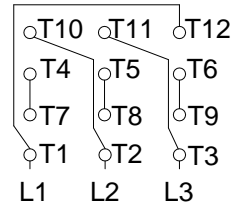

1 2 3 4 5 6 7 8

A
B
C
D
E
F

LOW VOLTAGE

HIGH VOLTAGE

CONNECTIONS FOR STARTING ONLY:

LOW VOLTAGE

HIGH VOLTAGE

Notes: Downloaded from <http://dealerselectric.com>
Generated for Model #007120T3E254T-S

Performed by:

Checked:

Customer:

Three Phase: W01 (Rolled Steel) - ODP - NEMA Premium Efficiency

Three-phase induction motor
Frame 254/6T - IP21

13-SEP-2016