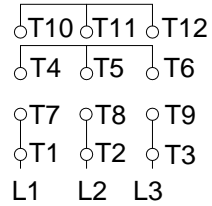

1 2 3 4 5 6 7 8

A
B
C
D
E
F

LOW VOLTAGE

HIGH VOLTAGE

CONNECTIONS FOR STARTING ONLY:

LOW VOLTAGE

HIGH VOLTAGE

Notes: Downloaded from <http://dealerselectric.com>
Generated for Model #007120T3E254T-S

Performed by:

Checked:

Customer:

Three Phase: W01 (Rolled Steel) - ODP - NEMA Premium Efficiency

Three-phase induction motor
Frame 254/6T - IP21

13-SEP-2016