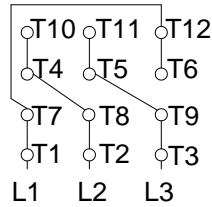

1 2 3 4 5 6 7 8

A
B
C
D
E
F

LOW VOLTAGE

HIGH VOLTAGE

CONNECTIONS FOR STARTING ONLY:

LOW VOLTAGE

HIGH VOLTAGE

Notes: Downloaded from <http://dealerselectric.com>
Generated for Model #007120T3E254T-S

Performed by:

Checked:

Customer:

Three Phase: W01 (Rolled Steel) - ODP - NEMA Premium Efficiency

Three-phase induction motor
Frame 254/6T - IP21

13-SEP-2016