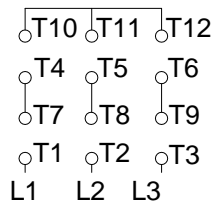

1 2 3 4 5 6 7 8

A
B
C
D
E
F

LOW VOLTAGE

HIGH VOLTAGE

CONNECTIONS FOR STARTING ONLY:

LOW VOLTAGE

HIGH VOLTAGE

Notes: Downloaded from <http://dealerselectric.com>
Generated for Model #007120T3E254T-S

Performed by:

Checked:

Customer:

Three Phase: W01 (Rolled Steel) - ODP - NEMA Premium Efficiency

Three-phase induction motor
Frame 254/6T - IP21

13-SEP-2016