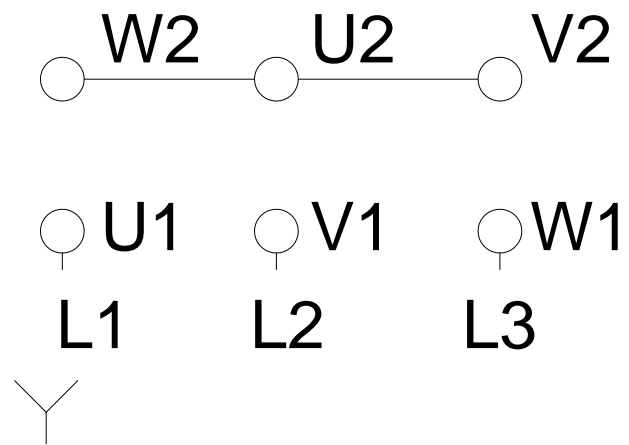

LOW VOLTAGE

HIGH VOLTAGE

Notes: Downloaded from <http://dealerselectric.com>
Generated for Model #00712ET3Y160M-W22

Performed by:

Checked:

Customer:

Three-Phase: W22 IE3 IEC Tru-Metric - TEFC (IP55) Cast Iron Frame

Three-phase induction motor
Frame 160M - IP55

13-SEP-2016