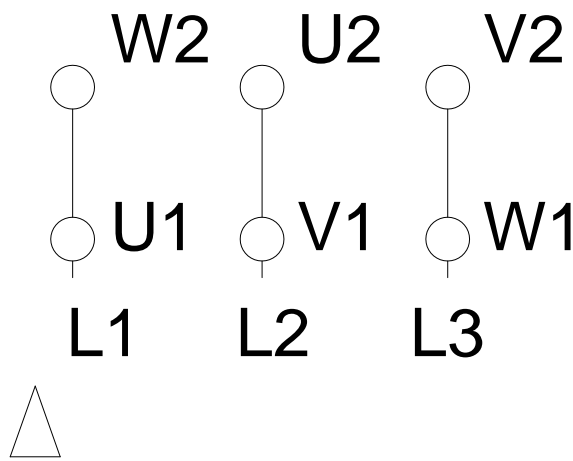

LOW VOLTAGE

HIGH VOLTAGE

Notes: Downloaded from <http://dealerselectric.com>
Generated for Model #00712ET3Y160M-W22

Performed by:

Checked:

Customer:

Three-Phase: W22 IE3 IEC Tru-Metric - TEFC (IP55) Cast Iron Frame

Three-phase induction motor
Frame 160M - IP55

13-SEP-2016