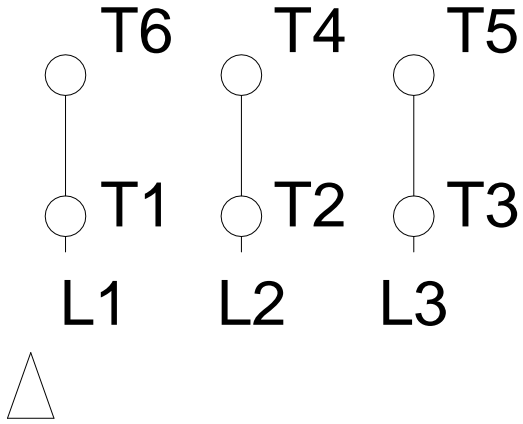

1 2 3 4 5 6 7 8

A  
B  
C  
D  
E  
F

### RUN

### ONLY FOR START

Notes: Downloaded from <a href="http://dealerselectric.com">http://dealerselectric.com</a> Generated for Model #00712ET3H254T-S		
Performed by:		
Checked:		
Customer:		
Three Phase: W01 (Rolled Steel) - TEFC - NEMA Premium Efficiency		
Three-phase induction motor Frame 254/6T - IP55	13-SEP-2016	