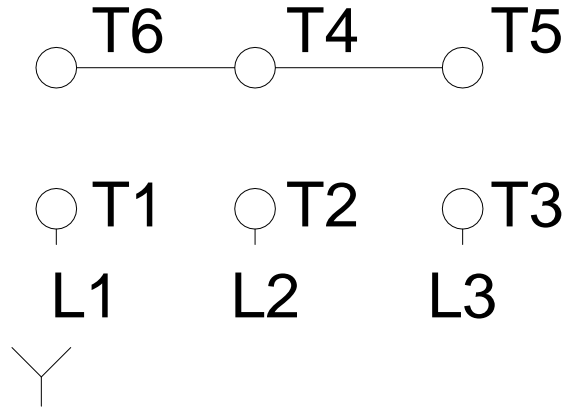

1 2 3 4 5 6 7 8

A  
B  
C  
D  
E  
F

### RUN

### ONLY FOR START

Notes: Downloaded from <a href="http://dealerselectric.com">http://dealerselectric.com</a> Generated for Model #00712ET3H254T-S		
Performed by:		
Checked:		
Customer:		
Three Phase: W01 (Rolled Steel) - TEFC - NEMA Premium Efficiency		
Three-phase induction motor Frame 254/6T - IP55	13-SEP-2016	