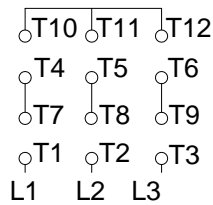

1 2 3 4 5 6 7 8

A
B
C
D
E
F

LOW VOLTAGE

HIGH VOLTAGE

CONNECTIONS FOR STARTING ONLY:

LOW VOLTAGE

HIGH VOLTAGE

Notes: Downloaded from <http://dealerselectric.com>
Generated for Model #00712ET3ECT254T-W22

Performed by:

Checked:

Customer:

W22 Cooling Tower Motors: NEMA Premium - TEFC

Three-phase induction motor
Frame 254T - IP55

13-SEP-2016