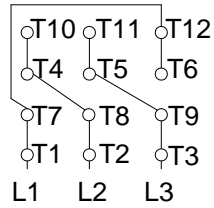

1 2 3 4 5 6 7 8

A
B
C
D
E
F

LOW VOLTAGE

HIGH VOLTAGE

CONNECTIONS FOR STARTING ONLY:

LOW VOLTAGE

HIGH VOLTAGE

Notes: Downloaded from <http://dealerselectric.com>
Generated for Model #00712ET3ECT254T-W22

Performed by:

Checked:

Customer:

W22 Cooling Tower Motors: NEMA Premium - TEFC

Three-phase induction motor
Frame 254T - IP55

13-SEP-2016