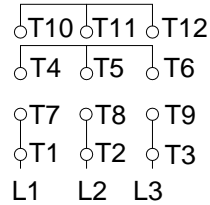

1 2 3 4 5 6 7 8

A
B
C
D
E
F

LOW VOLTAGE

HIGH VOLTAGE

CONNECTIONS FOR STARTING ONLY:

LOW VOLTAGE

HIGH VOLTAGE

Notes: Downloaded from <http://dealerselectric.com>
Generated for Model #00712ET3ECT254T-W22

Performed by:

Checked:

Customer:

W22 Cooling Tower Motors: NEMA Premium - TEFC

Three-phase induction motor
Frame 254T - IP55

13-SEP-2016