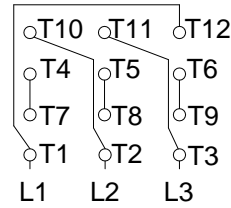

1 2 3 4 5 6 7 8

A
B
C
D
E
F

LOW VOLTAGE

HIGH VOLTAGE

CONNECTIONS FOR STARTING ONLY:

LOW VOLTAGE

HIGH VOLTAGE

Notes: Downloaded from <http://dealerselectric.com>
Generated for Model #00712ET3ECT254T-W22

Performed by:

Checked:

Customer:

W22 Cooling Tower Motors: NEMA Premium - TEFC

Three-phase induction motor
Frame 254T - IP55

13-SEP-2016