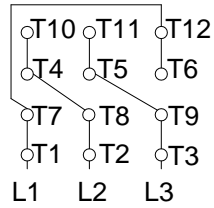

1 2 3 4 5 6 7 8

A  
B  
C  
D  
E  
F

LOW VOLTAGE

HIGH VOLTAGE

CONNECTIONS FOR STARTING ONLY:

LOW VOLTAGE

HIGH VOLTAGE

Notes: Downloaded from <http://dealerselectric.com>  
Generated for Model #00712ET3E254TC-S

Performed by:

Checked:

Customer:

Three Phase: W01 (Rolled Steel) - TEFC - NEMA Premium Efficiency

Three-phase induction motor  
Frame 254/6T - IP55

13-SEP-2016