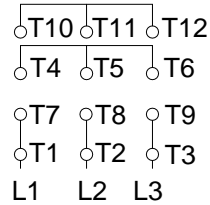

1 2 3 4 5 6 7 8

A  
B  
C  
D  
E  
F

LOW VOLTAGE

HIGH VOLTAGE

CONNECTIONS FOR STARTING ONLY:

LOW VOLTAGE

HIGH VOLTAGE

Notes: Downloaded from <http://dealerselectric.com>  
Generated for Model #00712ET3E254TC-S

Performed by:

Checked:

Customer:

Three Phase: W01 (Rolled Steel) - TEFC - NEMA Premium Efficiency

Three-phase induction motor  
Frame 254/6T - IP55

13-SEP-2016