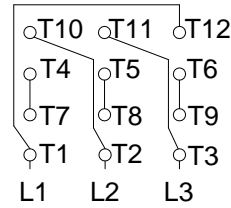

1 2 3 4 5 6 7 8

A
B
C
D
E
F

LOW VOLTAGE

HIGH VOLTAGE

CONNECTIONS FOR STARTING ONLY:

LOW VOLTAGE

HIGH VOLTAGE

Notes: Downloaded from <http://dealerselectric.com>
Generated for Model #00712ET3E254JP-W22

Performed by:

Checked:

Customer:

Close Coupled Pump: Three-Phase - W22 "JP" Type - TEFC - NEMA Premium

Three-phase induction motor
Frame 254/6JP - IP55

13-SEP-2016