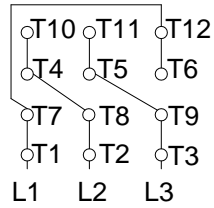

1 2 3 4 5 6 7 8

A
B
C
D
E
F

LOW VOLTAGE

HIGH VOLTAGE

CONNECTIONS FOR STARTING ONLY:

LOW VOLTAGE

HIGH VOLTAGE

Notes: Downloaded from <http://dealerselectric.com>
Generated for Model #00712ET3E254JP-W22

Performed by:

Checked:

Customer:

Close Coupled Pump: Three-Phase - W22 "JP" Type - TEFC - NEMA Premium

Three-phase induction motor
Frame 254/6JP - IP55

13-SEP-2016