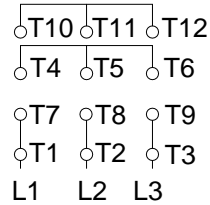

1 2 3 4 5 6 7 8

A
B
C
D
E
F

LOW VOLTAGE

HIGH VOLTAGE

CONNECTIONS FOR STARTING ONLY:

LOW VOLTAGE

HIGH VOLTAGE

Notes: Downloaded from <http://dealerselectric.com>
Generated for Model #00712ET3E254JP-W22

Performed by:

Checked:

Customer:

Close Coupled Pump: Three-Phase - W22 "JP" Type - TEFC - NEMA Premium

Three-phase induction motor
Frame 254/6JP - IP55

13-SEP-2016