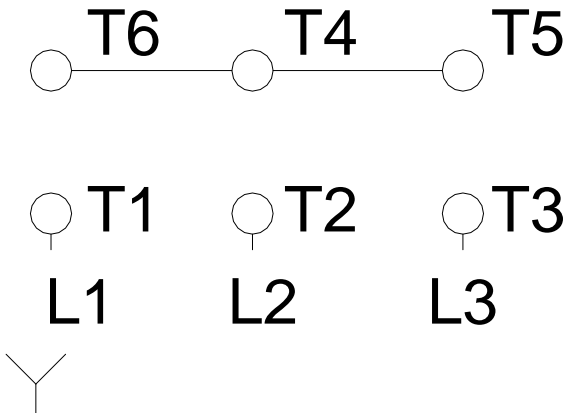

1 2 3 4 5 6 7 8

A  
B  
C  
D  
E  
F

### LOW VOLTAGE

### HIGH VOLTAGE

Notes: Downloaded from <a href="http://dealerselectric.com">http://dealerselectric.com</a> Generated for Model #00712AT3PCT254TF1-W2		
Performed by:		
Checked:		
Customer:		
W22 Cooling Tower Motors: NEMA Premium - TEAO		
Three-phase induction motor Frame 254T - IP55	13-SEP-2016	