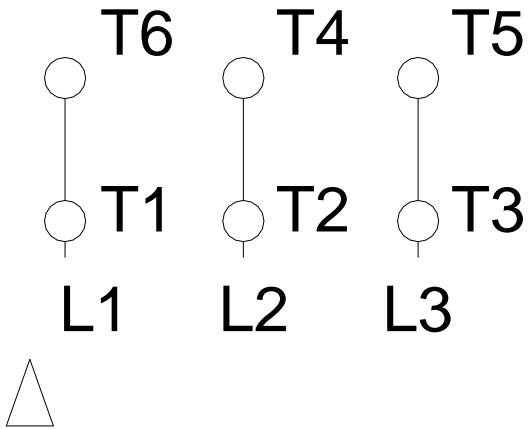

1 2 3 4 5 6 7 8

A  
B  
C  
D  
E  
F

### LOW VOLTAGE

### HIGH VOLTAGE

Notes: Downloaded from <a href="http://dealerselectric.com">http://dealerselectric.com</a> Generated for Model #00712AT3PCT254TF1-W2		
Performed by:		
Checked:		
Customer:		
W22 Cooling Tower Motors: NEMA Premium - TEAO		
Three-phase induction motor Frame 254T - IP55	13-SEP-2016	