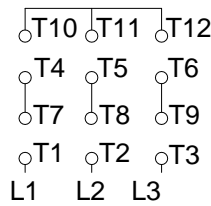

1 2 3 4 5 6 7 8

A  
B  
C  
D  
E  
F

LOW VOLTAGE

HIGH VOLTAGE

CONNECTIONS FOR STARTING ONLY:

LOW VOLTAGE

HIGH VOLTAGE

Notes: Downloaded from <http://dealerselectric.com>  
Generated for Model #00712AT3ECT254TF1-W2

Performed by:

Checked:

Customer:

W22 Cooling Tower Motors: NEMA Premium - TEAO

Three-phase induction motor  
Frame 254T - IP55

13-SEP-2016