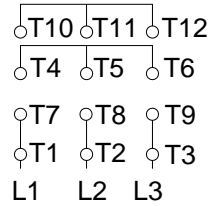

1 2 3 4 5 6 7 8

A  
B  
C  
D  
E  
F

LOW VOLTAGE

HIGH VOLTAGE

CONNECTIONS FOR STARTING ONLY:

LOW VOLTAGE

HIGH VOLTAGE

Notes: Downloaded from <http://dealerselectric.com>  
Generated for Model #00712AT3ECT254TF1-W2

Performed by:

Checked:

Customer:

W22 Cooling Tower Motors: NEMA Premium - TEAO

Three-phase induction motor  
Frame 254T - IP55

13-SEP-2016