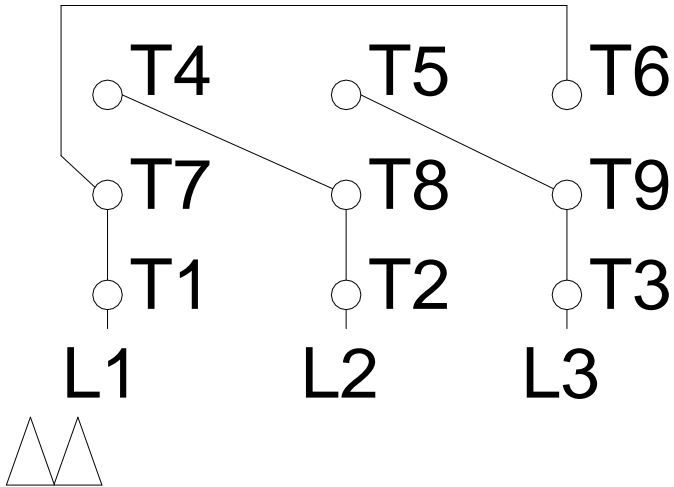

1 2 3 4 5 6 7 8

LOW VOLTAGE

HIGH VOLTAGE

A
B
C
D
E
F

Notes: Downloaded from http://dealerselectric.com Generated for Model #00709XT3E256T		
Performed by:		
Checked:		
Customer:		
Three-Phase : Explosion Proof - NEMA Premium		
Three-phase induction motor Frame 256T - IP55	13-SEP-2016	