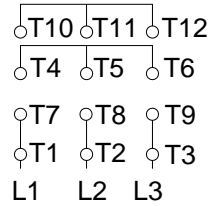

1 2 3 4 5 6 7 8

A  
B  
C  
D  
E  
F

LOW VOLTAGE

HIGH VOLTAGE

CONNECTIONS FOR STARTING ONLY:

LOW VOLTAGE

HIGH VOLTAGE

Notes: Downloaded from <http://dealerselectric.com>  
Generated for Model #00709ET3EBM256T-W22

Performed by:

Checked:

Customer:

W22 Brake Motor - NEMA Premium Efficiency

Three-phase induction motor  
Frame 254/6T - IP55

13-SEP-2016