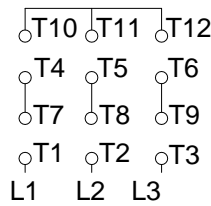

1 2 3 4 5 6 7 8

A  
B  
C  
D  
E  
F

LOW VOLTAGE

HIGH VOLTAGE

CONNECTIONS FOR STARTING ONLY:

LOW VOLTAGE

HIGH VOLTAGE

Notes: Downloaded from <http://dealerselectric.com>  
Generated for Model #00709ET3EBM256T-W22

Performed by:

Checked:

Customer:

W22 Brake Motor - NEMA Premium Efficiency

Three-phase induction motor  
Frame 254/6T - IP55

13-SEP-2016