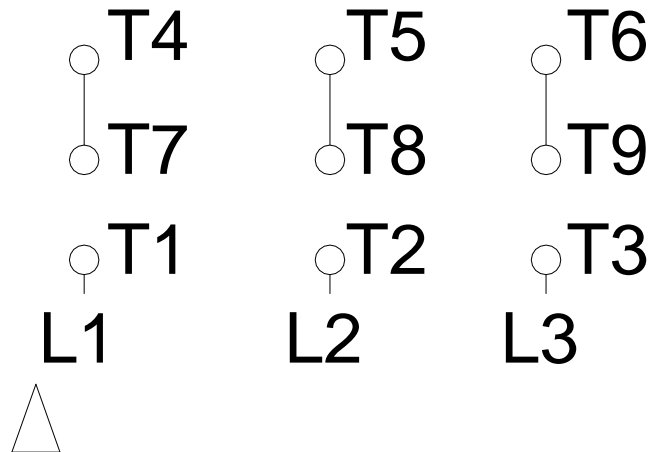

1 2 3 4 5 6 7 8

LOW VOLTAGE

HIGH VOLTAGE

A
B
C
D
E
F

Notes: Downloaded from <http://dealerselectric.com>
 Generated for Model #00536XT3E184TC

Performed by:

Checked:

Customer:

Three-Phase : Explosion Proof - NEMA Premium

Three-phase induction motor
 Frame 184T - IP55

13-SEP-2016