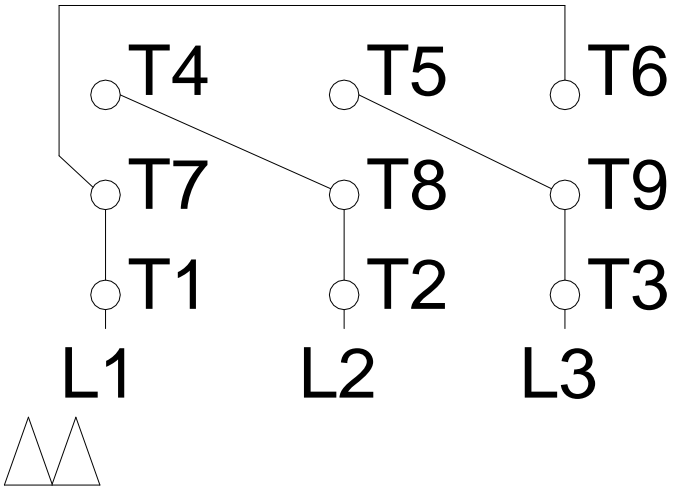

1 2 3 4 5 6 7 8

LOW VOLTAGE

HIGH VOLTAGE

A
B
C
D
E
F

Notes: Downloaded from http://dealerselectric.com Generated for Model #00536XT3E184T		
Performed by:		
Checked:		
Customer:		
Three-Phase : Explosion Proof - NEMA Premium		
Three-phase induction motor Frame 184T - IP55	13-SEP-2016	