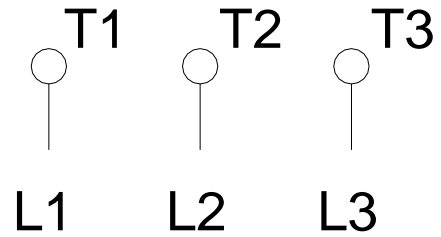

1 2 3 4 5 6 7 8

A

B

C

D

E

F

Notes: Downloaded from <http://dealerselectric.com>
Generated for Model #00536ST3HIE184T-W22

Performed by:

Checked:

Customer:

Three-Phase: W22 IEEE-841™ Petrochem Motors - NEMA Premium® Efficiency

Three-phase induction motor
Frame 182/4T - IP55

13-SEP-2016