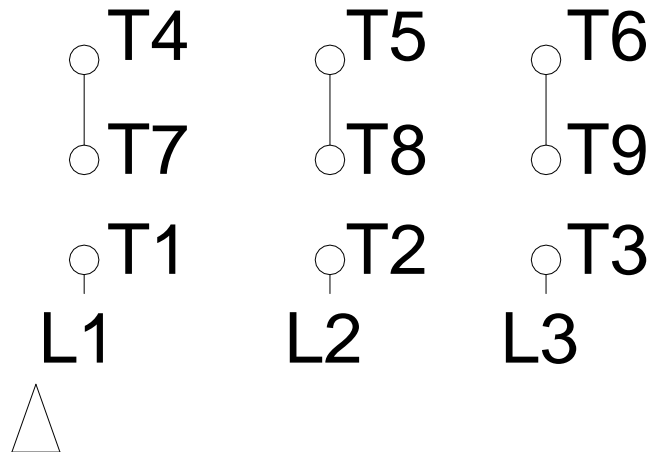

1 2 3 4 5 6 7 8

# HIGH VOLTAGE

A  
B  
C  
D  
E  
F

Notes: Downloaded from <http://dealerselectric.com>  
 Generated for Model #00536OT3V182T-S

Performed by:

Checked:

Customer:

Three Phase: W01 (Rolled Steel) - ODP - NEMA Premium Efficiency