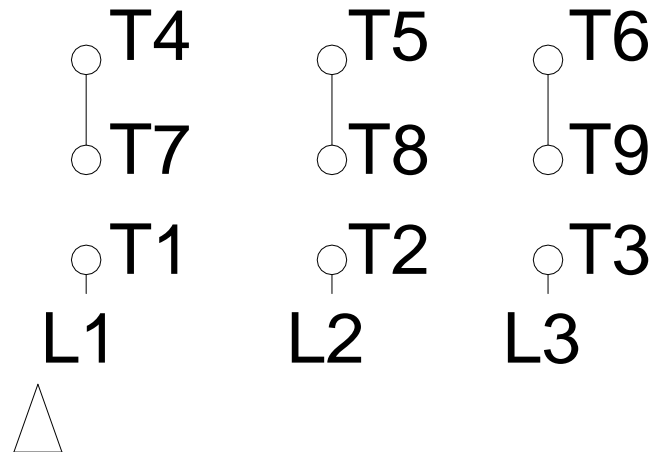

1 2 3 4 5 6 7 8

# HIGH VOLTAGE

A  
B  
C  
D  
E  
F

Notes: Downloaded from <http://dealerselectric.com>  
Generated for Model #00536OT3E182T

Performed by:

Checked:

Customer:

ODP – Open Induction Motors – NEMA Premium Efficiency