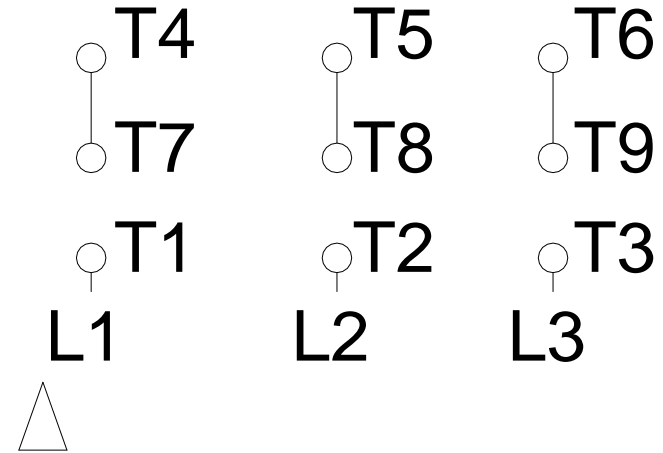

1 2 3 4 5 6 7 8

LOW VOLTAGE

HIGH VOLTAGE

A
B
C
D
E
F

Notes: Downloaded from http://dealerselectric.com Generated for Model #005360T3E182T-SG		
Performed by:		
Checked:		
Customer:		
W01 (Rolled Steel) General Purpose ODP		
Three-phase induction motor Frame 182/4T - IP21	13-SEP-2016	