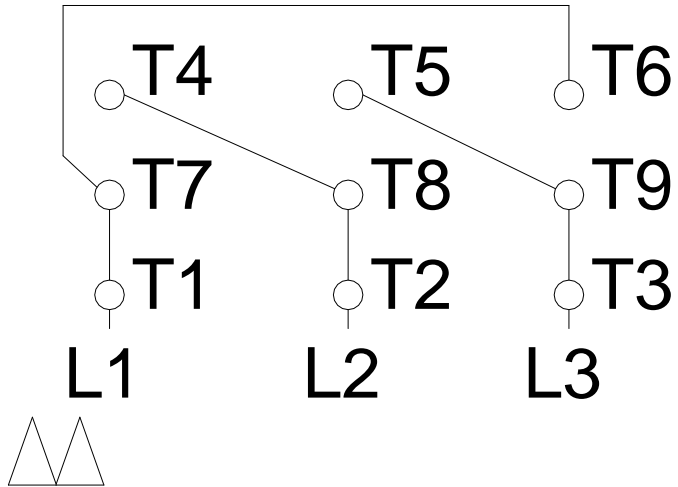

# HIGH VOLTAGE

A  
B  
C  
D  
E  
F

Notes: Downloaded from <http://dealerselectric.com>  
Generated for Model #00536OT3E182T-S

Performed by:

Checked:

Customer:

Three Phase: W01 (Rolled Steel) - ODP - NEMA Premium Efficiency

Three-phase induction motor  
Frame 182/4T - IP21

13-SEP-2016