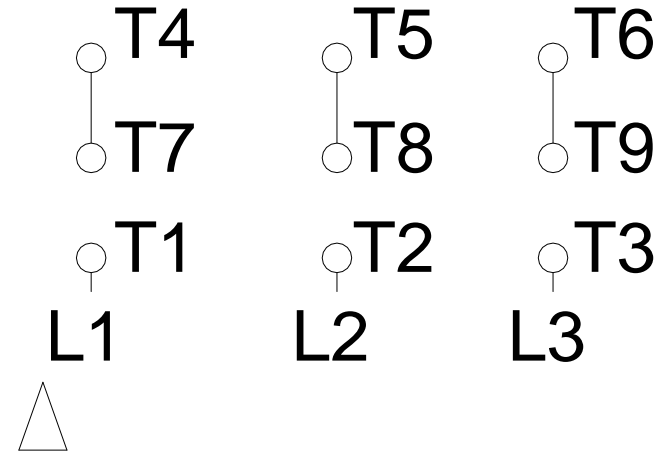

1 2 3 4 5 6 7 8

# HIGH VOLTAGE

A  
B  
C  
D  
E  
F

Notes: Downloaded from <http://dealerselectric.com>  
Generated for Model #00536OT3E182T-S

Performed by:

Checked:

Customer:

Three Phase: W01 (Rolled Steel) - ODP - NEMA Premium Efficiency