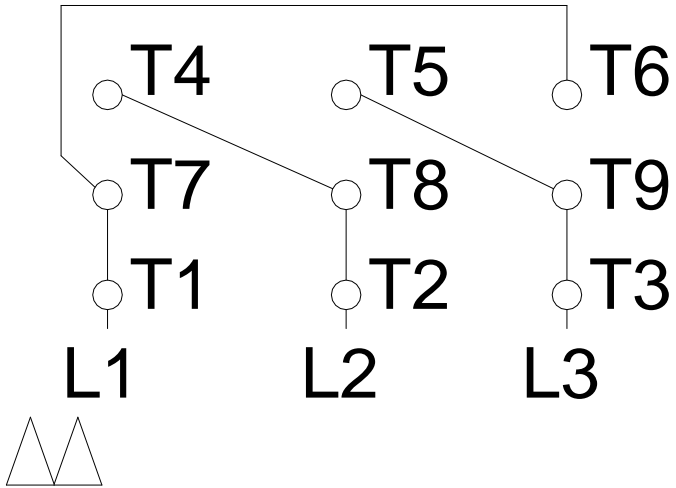

1 2 3 4 5 6 7 8

LOW VOLTAGE

HIGH VOLTAGE

A
B
C
D
E
F

Notes: Downloaded from http://dealerselectric.com Generated for Model #00536OT3E182JP-SG		
Performed by:		
Checked:		
Customer:		
W01 (Rolled Steel) Close Coupled Pump ODP - JP Type		
Three-phase induction motor Frame 182/4JP - IP21	13-SEP-2016	