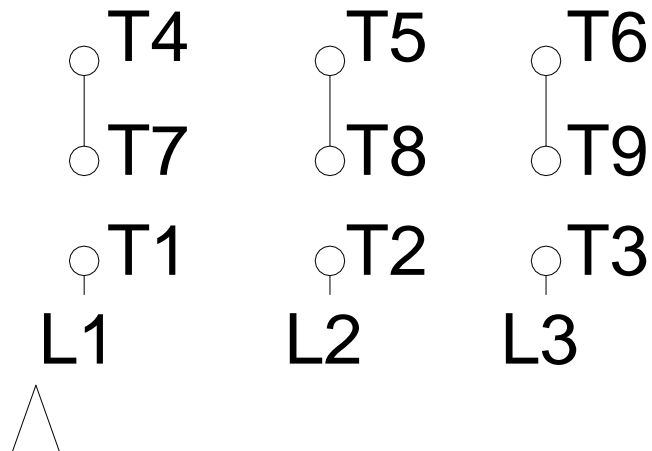

1 2 3 4 5 6 7 8

LOW VOLTAGE

HIGH VOLTAGE

A
B
C
D
E
F

Notes: Downloaded from http://dealerselectric.com Generated for Model #00536OT3E182JP-S		
Performed by:		
Checked:		
Customer:		
Close Coupled Pump: Three-Phase - W01 (Rolled Steel) "JP" Type - ODP -		
Three-phase induction motor Frame 182/4JP - IP21	13-SEP-2016	