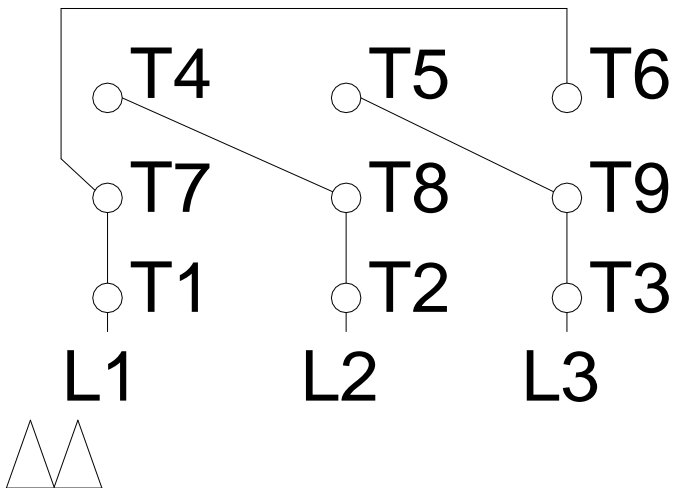

1 2 3 4 5 6 7 8

LOW VOLTAGE

HIGH VOLTAGE

A
B
C
D
E
F

Notes: Downloaded from http://dealerselectric.com Generated for Model #00536OT3E182JP-S		
Performed by:		
Checked:		
Customer:		
Close Coupled Pump: Three-Phase - W01 (Rolled Steel) "JP" Type - ODP -		
Three-phase induction motor Frame 182/4JP - IP21	13-SEP-2016	