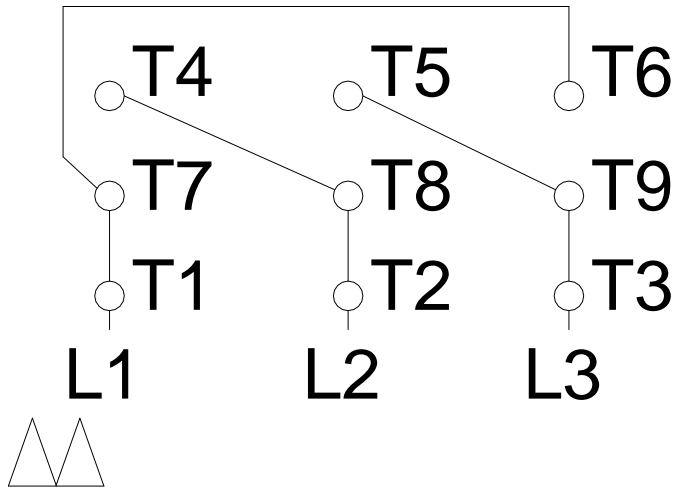

1 2 3 4 5 6 7 8

LOW VOLTAGE

HIGH VOLTAGE

A
B
C
D
E
F

Notes: Downloaded from <http://dealerselectric.com>
 Generated for Model #00536OT3E182JM-S

Performed by:

Checked:

Customer:

Close Coupled Pump: Three-Phase - W01 (Rolled Steel) "JM" Type - ODP -

Three-phase induction motor
 Frame 182/4JM - IP21

13-SEP-2016