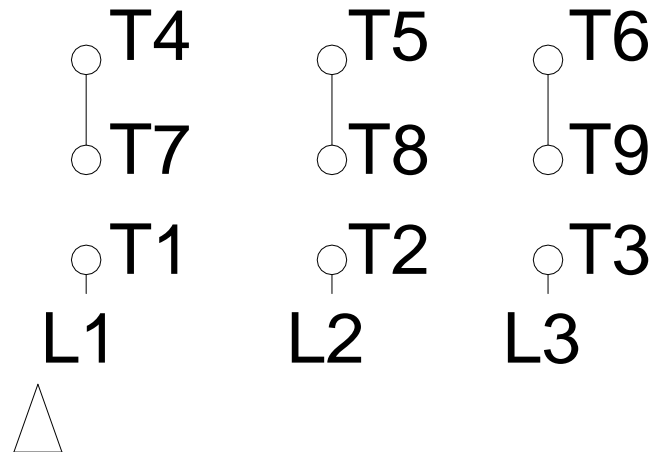

1 2 3 4 5 6 7 8

LOW VOLTAGE

HIGH VOLTAGE

A
B
C
D
E
F

Notes: Downloaded from <http://dealerselectric.com>
 Generated for Model #00536OT3E182JM-S

Performed by:

Checked:

Customer:

Close Coupled Pump: Three-Phase - W01 (Rolled Steel) "JM" Type - ODP -

Three-phase induction motor
 Frame 182/4JM - IP21

13-SEP-2016