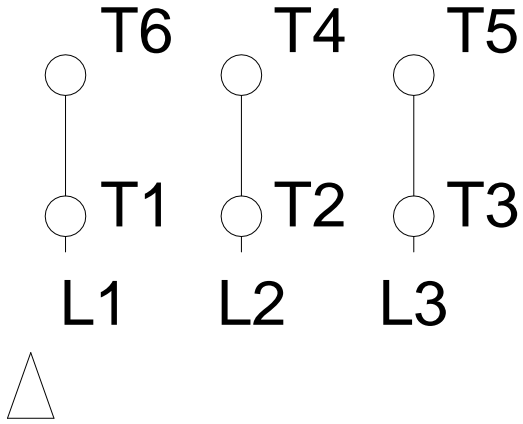

1 2 3 4 5 6 7 8

A
B
C
D
E
F

RUN

ONLY FOR START

Notes: Downloaded from http://dealerselectric.com Generated for Model #00536OP3H182JM		
Performed by:		
Checked:		
Customer:		
Close Coupled Pump : Three-Phase - "JM" Type - ODP - High Efficiency		
Three-phase induction motor Frame 182JM - IP21	13-SEP-2016	