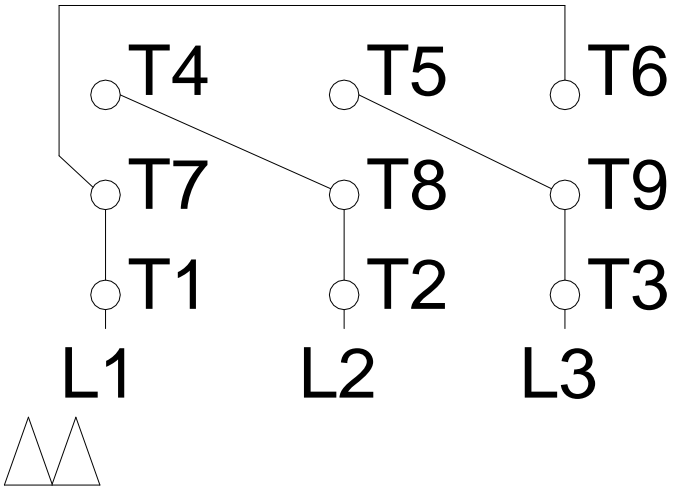

1 2 3 4 5 6 7 8

LOW VOLTAGE

HIGH VOLTAGE

A
B
C
D
E
F

Notes: Downloaded from <http://dealerselectric.com>
 Generated for Model #00536OP3E182JMV-S

Performed by:

Checked:

Customer:

Close Coupled Pump: Three-Phase - W01 (Rolled Steel) "JM" Type - ODP - High

Three-phase induction motor
 Frame 182/4JM - IP21

13-SEP-2016