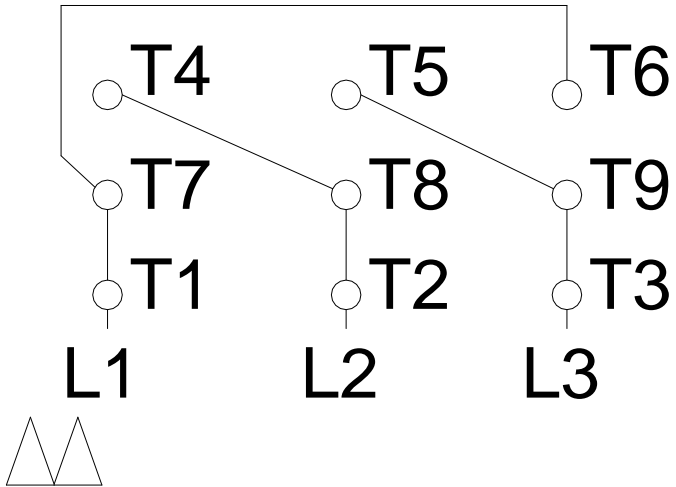

1 2 3 4 5 6 7 8

LOW VOLTAGE

HIGH VOLTAGE

A
B
C
D
E
F

Notes: Downloaded from <http://dealerselectric.com>
 Generated for Model #00536ET3V184JM-W22

Performed by:

Checked:

Customer:

Close Coupled Pump: Three-Phase - W22 "JM" Type - TEFC - NEMA Premium

Three-phase induction motor
 Frame 182/4JM - IP55

13-SEP-2016