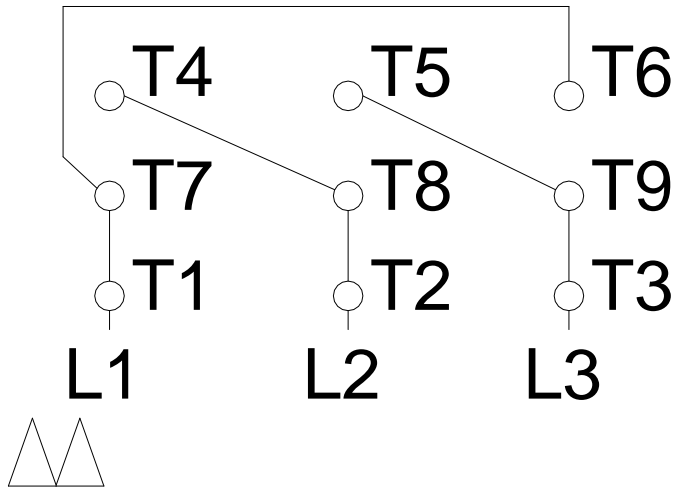

1 2 3 4 5 6 7 8

LOW VOLTAGE

HIGH VOLTAGE

A
B
C
D
E
F

Notes: Downloaded from http://dealerselectric.com Generated for Model #00536ET3ERS184TC		
Performed by:		
Checked:		
Customer:		
Three-Phase : Rolled Steel Motor - NEMA Premium Efficiency		
Three-phase induction motor Frame 184T - IP55	13-SEP-2016	