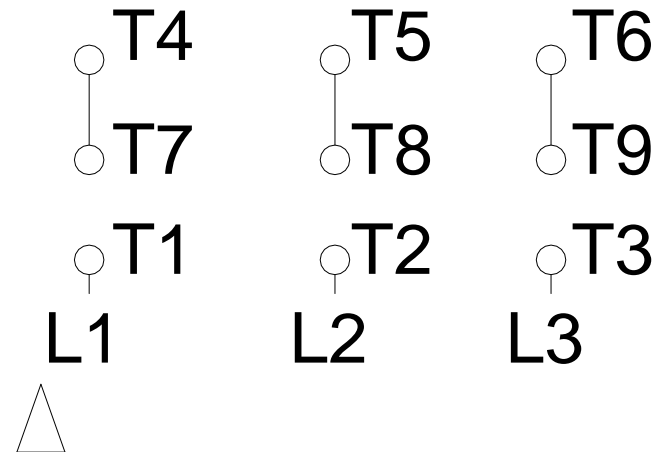

1 2 3 4 5 6 7 8

LOW VOLTAGE

HIGH VOLTAGE

A
B
C
D
E
F

Notes: Downloaded from http://dealerselectric.com Generated for Model #00536ET3ERS184TC		
Performed by:		
Checked:		
Customer:		
Three-Phase : Rolled Steel Motor - NEMA Premium Efficiency		
Three-phase induction motor Frame 184T - IP55	13-SEP-2016	