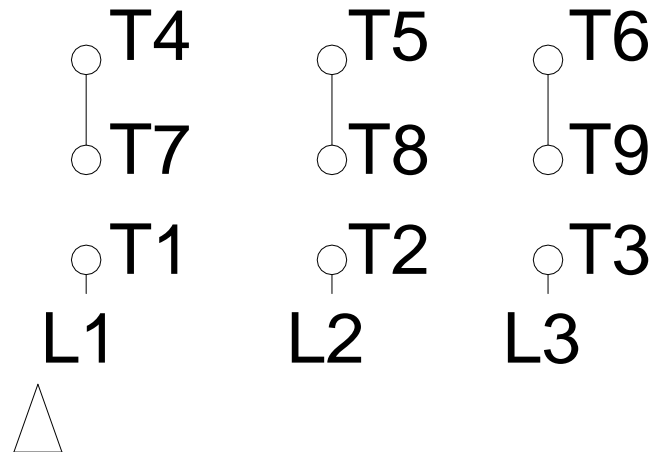

1 2 3 4 5 6 7 8

# HIGH VOLTAGE

A  
B  
C  
D  
E  
F

Notes: Downloaded from <http://dealerselectric.com>  
 Generated for Model #00536ET3ER184TC-S

Performed by:

Checked:

Customer:

Three Phase: W01 (Rolled Steel) - TEFC - NEMA Premium Efficiency