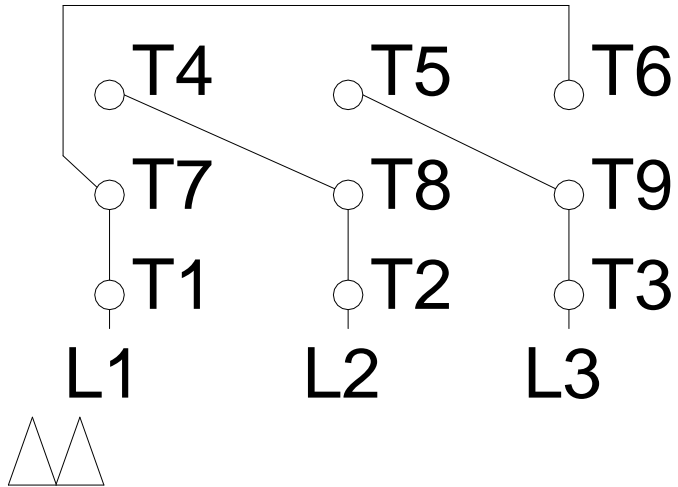

# HIGH VOLTAGE

A  
B  
C  
D  
E  
F

Notes: Downloaded from <http://dealerselectric.com>  
 Generated for Model #00536ET3ER184TC-S

Performed by:

Checked:

Customer:

Three Phase: W01 (Rolled Steel) - TEFC - NEMA Premium Efficiency

Three-phase induction motor  
 Frame 182/4T - IP55

13-SEP-2016