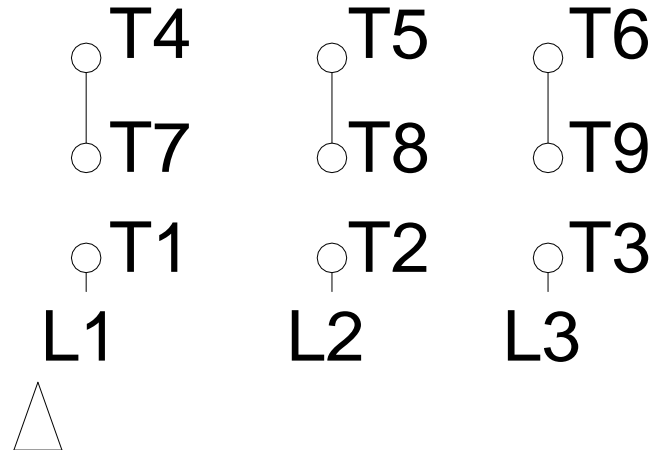

1 2 3 4 5 6 7 8

LOW VOLTAGE

HIGH VOLTAGE

A
B
C
D
E
F

Notes: Downloaded from <http://dealerselectric.com>
 Generated for Model #00536ET3E184TC-W22

Performed by:

Checked:

Customer:

W22 NEMA Premium - Ball Bearings

Three-phase induction motor
 Frame 182/4T - IP55

13-SEP-2016