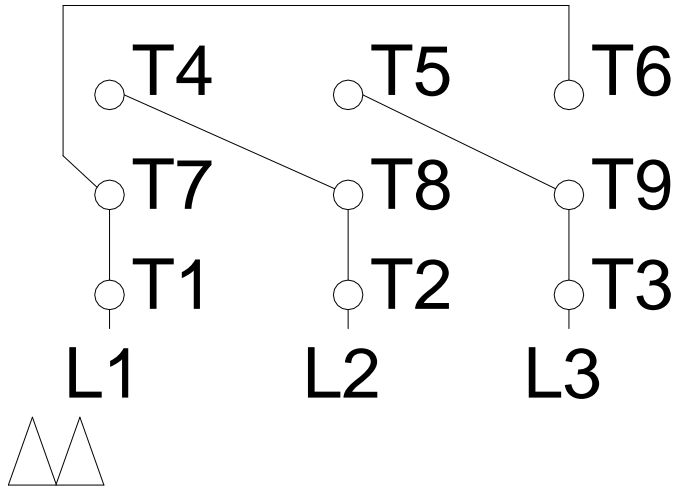

1 2 3 4 5 6 7 8

LOW VOLTAGE

HIGH VOLTAGE

A
B
C
D
E
F

Notes: Downloaded from <http://dealerselectric.com>
 Generated for Model #00536ET3E184TC-S

Performed by:

Checked:

Customer:

Three Phase: W01 (Rolled Steel) - TEFC - NEMA Premium Efficiency

Three-phase induction motor
 Frame 182/4T - IP55

13-SEP-2016