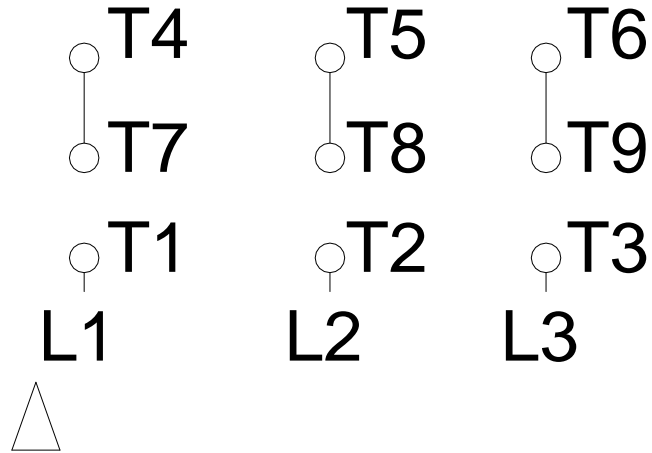

1 2 3 4 5 6 7 8

LOW VOLTAGE

HIGH VOLTAGE

A
B
C
D
E
F

Notes: Downloaded from <http://dealerselectric.com>
 Generated for Model #00536ET3E184TC-S

Performed by:

Checked:

Customer:

Three Phase: W01 (Rolled Steel) - TEFC - NEMA Premium Efficiency

Three-phase induction motor
 Frame 182/4T - IP55

13-SEP-2016