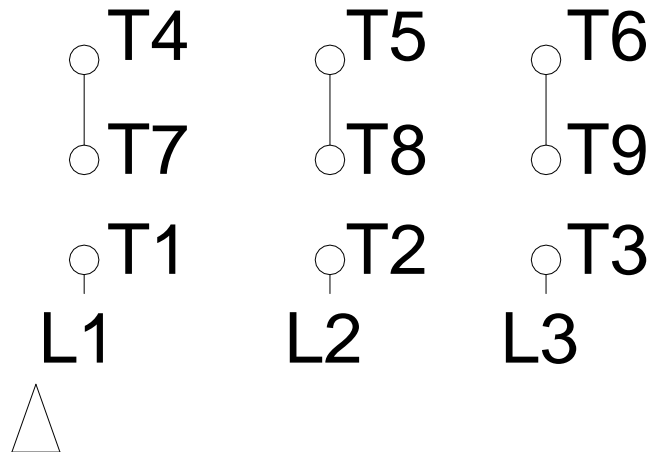

1 2 3 4 5 6 7 8

LOW VOLTAGE

HIGH VOLTAGE

A
B
C
D
E
F

Notes: Downloaded from <http://dealerselectric.com>
 Generated for Model #00536ET3E184T-W22

Performed by:

Checked:

Customer:

W22 NEMA Premium - Ball Bearings

Three-phase induction motor
 Frame 182/4T - IP55

13-SEP-2016