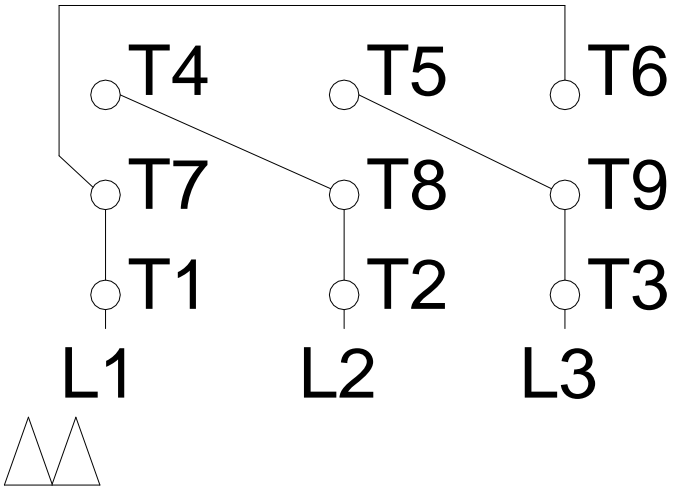

1 2 3 4 5 6 7 8

LOW VOLTAGE

HIGH VOLTAGE

A
B
C
D
E
F

Notes: Downloaded from http://dealerselectric.com Generated for Model #00536ET3E184T-SG		
Performed by:		
Checked:		
Customer:		
W01 (Rolled Steel) General Purpose TEFC		
Three-phase induction motor Frame 182/4T - IP55	13-SEP-2016	