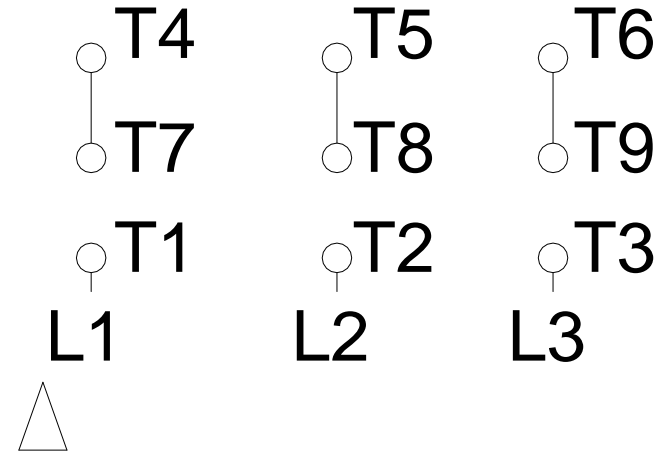

1 2 3 4 5 6 7 8

LOW VOLTAGE

HIGH VOLTAGE

A
B
C
D
E
F

Notes: Downloaded from http://dealerselectric.com Generated for Model #00536ET3E184T-S		
Performed by:		
Checked:		
Customer:		
Three Phase: W01 (Rolled Steel) - TEFC - NEMA Premium Efficiency		
Three-phase induction motor Frame 182/4T - IP55	13-SEP-2016	