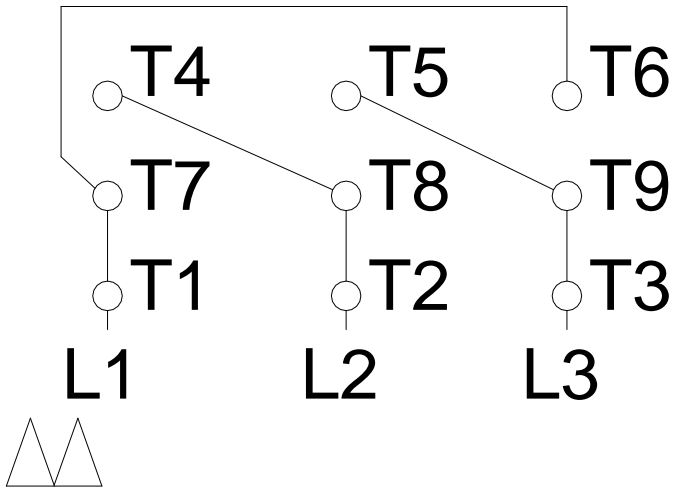

1 2 3 4 5 6 7 8

LOW VOLTAGE

HIGH VOLTAGE

A
B
C
D
E
F

Notes: Downloaded from <http://dealerselectric.com>
Generated for Model #00536ET3E184JP-W22

Performed by:

Checked:

Customer:

Close Coupled Pump: Three-Phase - W22 "JP" Type - TEFC - NEMA Premium

Three-phase induction motor
Frame 182/4JP - IP55

13-SEP-2016