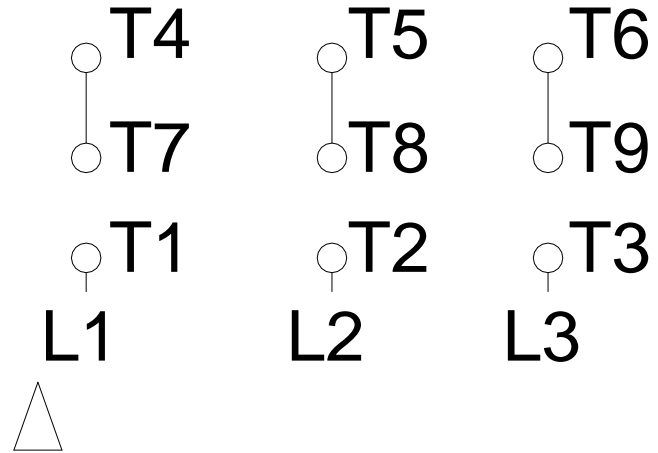

1 2 3 4 5 6 7 8

LOW VOLTAGE

HIGH VOLTAGE

A
B
C
D
E
F

Notes: Downloaded from <http://dealerselectric.com>
Generated for Model #00536ET3E184JP-S

Performed by:

Checked:

Customer:

Close Coupled Pump: Three-Phase - W01 (Rolled Steel) "JP" Type - TEFC -

Three-phase induction motor
Frame 182/4JP - IP55

13-SEP-2016