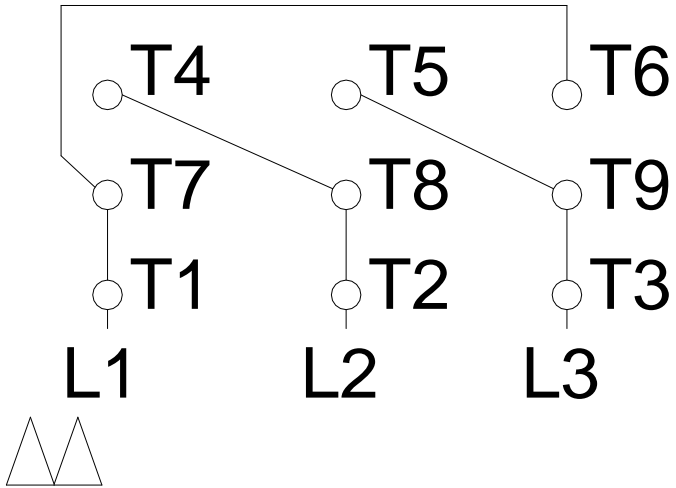

1 2 3 4 5 6 7 8

LOW VOLTAGE

HIGH VOLTAGE

A
B
C
D
E
F

Notes: Downloaded from <http://dealerselectric.com>
Generated for Model #00536ET3E184JP-S

Performed by:

Checked:

Customer:

Close Coupled Pump: Three-Phase - W01 (Rolled Steel) "JP" Type - TEFC -

Three-phase induction motor
Frame 182/4JP - IP55

13-SEP-2016