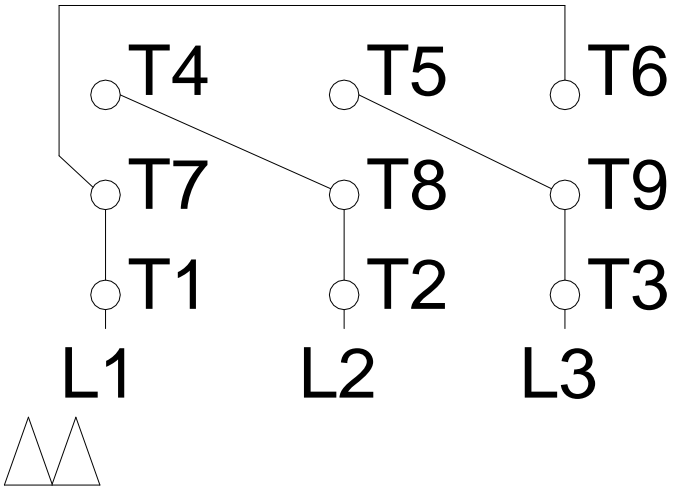

# HIGH VOLTAGE

A  
B  
C  
D  
E  
F

Notes: Downloaded from <a href="http://dealerselectric.com">http://dealerselectric.com</a> Generated for Model #00536ET3E184JM-SG		
Performed by:		
Checked:		
Customer:		
W01 (Rolled Steel) Close Coupled Pump TEFC - JM Type		
Three-phase induction motor Frame 182/4JM - IP55	13-SEP-2016	