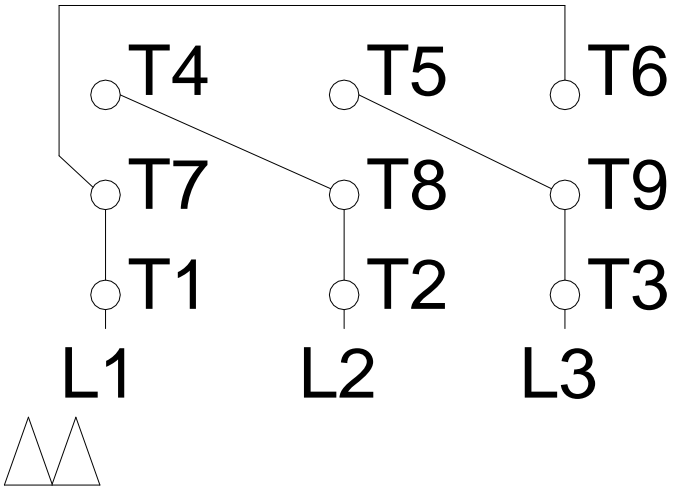

1 2 3 4 5 6 7 8

LOW VOLTAGE

HIGH VOLTAGE

A
B
C
D
E
F

Notes: Downloaded from http://dealerselectric.com Generated for Model #00536ET3E184JM-S		
Performed by:		
Checked:		
Customer:		
Close Coupled Pump: Three-Phase - W01 (Rolled Steel) "JM" Type - TEFC -		
Three-phase induction motor Frame 182/4JM - IP55	13-SEP-2016	