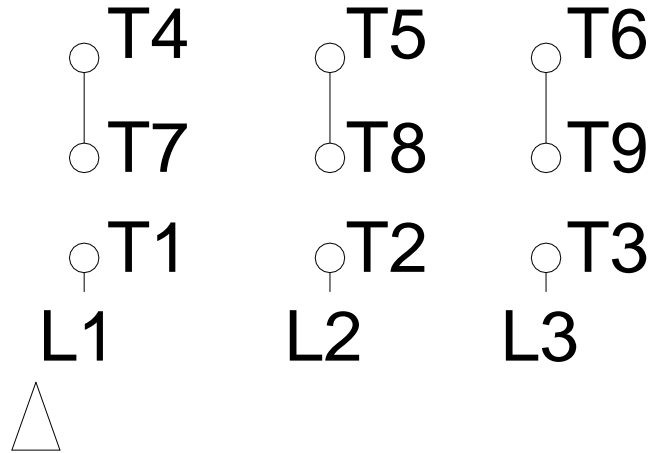

1 2 3 4 5 6 7 8

LOW VOLTAGE

HIGH VOLTAGE

A
B
C
D
E
F

Notes: Downloaded from http://dealerselectric.com Generated for Model #00536ET3E184JM-S		
Performed by:		
Checked:		
Customer:		
Close Coupled Pump: Three-Phase - W01 (Rolled Steel) "JM" Type - TEFC -		
Three-phase induction motor Frame 182/4JM - IP55	13-SEP-2016	