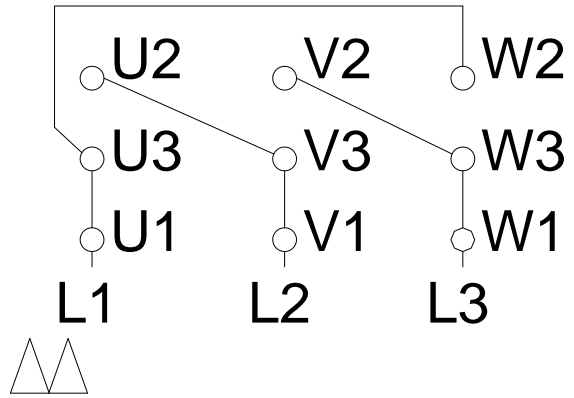

1 2 3 4 5 6 7 8

A

B

C

D

E

F

Notes: Downloaded from <http://dealerselectric.com>
 Generated for Model #00536ES3ESA80MR

Performed by:

Checked:

Customer:

Saw Arbor Motors : Single and Double Shaft End

Three-phase induction motor
 Frame 80M - IP54

13-SEP-2016