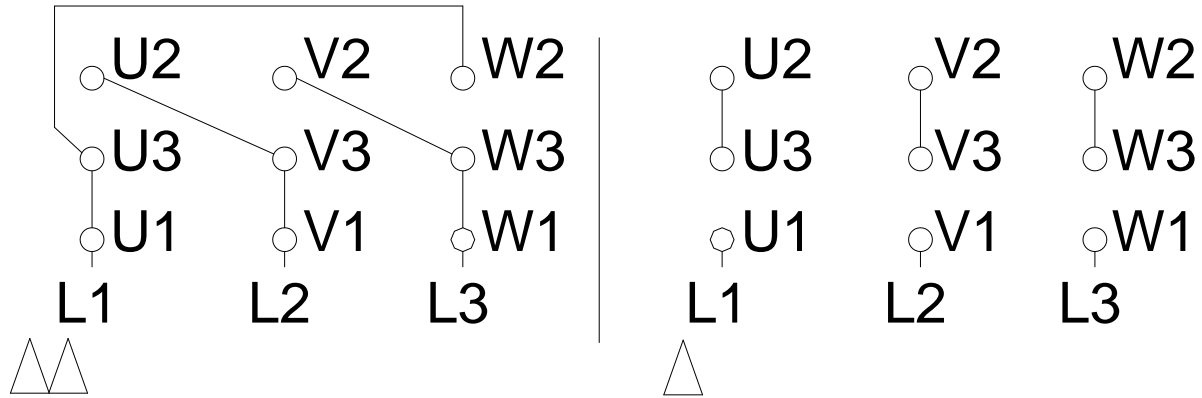

1 2 3 4 5 6 7 8

A

B

C

D

E

F

Notes: Downloaded from <http://dealerselectric.com>
Generated for Model #00536ES3ESA80ML

Performed by:

Checked:

Customer:

Saw Arbor Motors : Single and Double Shaft End

Three-phase induction motor
Frame 80M - IP54

13-SEP-2016