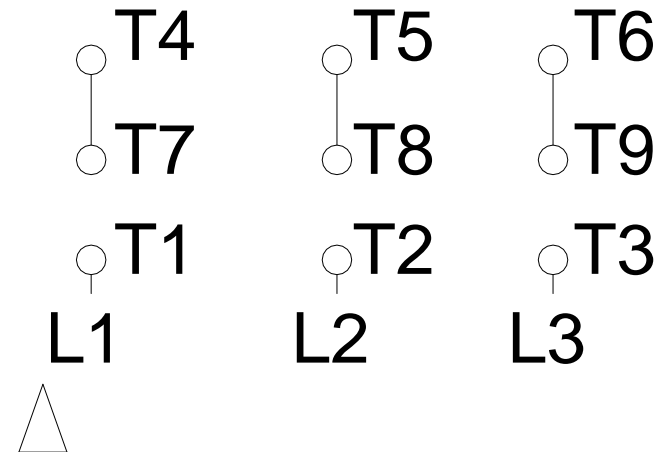

1 2 3 4 5 6 7 8

LOW VOLTAGE

HIGH VOLTAGE

A
B
C
D
E
F

Notes: Downloaded from http://dealerselectric.com Generated for Model #00536EP3ERSR184TC		
Performed by:		
Checked:		
Customer:		
Three-Phase : Rolled Steel Motor - High Efficiency		
Three-phase induction motor Frame W182/4T - IP55	13-SEP-2016	