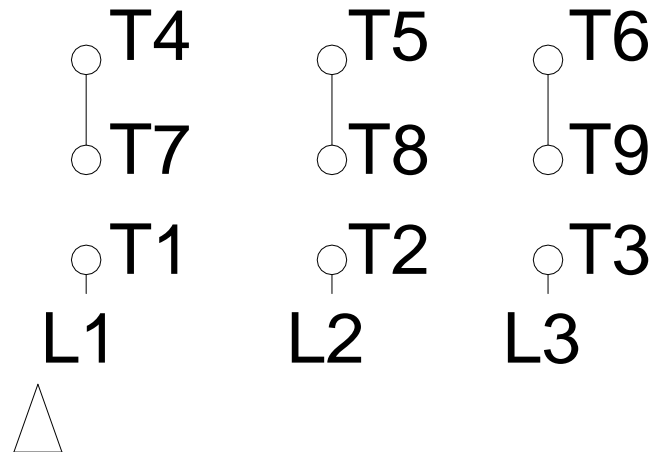

1 2 3 4 5 6 7 8

# HIGH VOLTAGE

A  
B  
C  
D  
E  
F

Notes: Downloaded from <a href="http://dealerselectric.com">http://dealerselectric.com</a> Generated for Model #00536EP3ER184TC-S		
Performed by:		
Checked:		
Customer:		
Three Phase: W01 (Rolled Steel) - TEFC - High Efficiency		
Three-phase induction motor Frame 182/4T - IP55	13-SEP-2016	