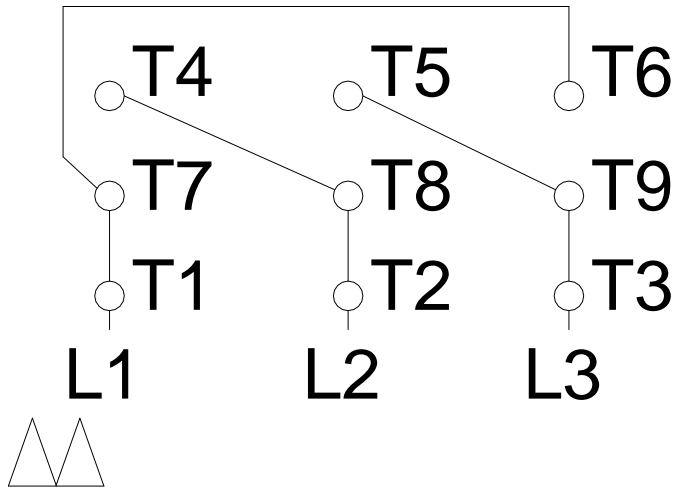

# HIGH VOLTAGE

A  
B  
C  
D  
E  
F

Notes: Downloaded from <a href="http://dealerselectric.com">http://dealerselectric.com</a> Generated for Model #00536EP3ER184TC-S		
Performed by:		
Checked:		
Customer:		
Three Phase: W01 (Rolled Steel) - TEFC - High Efficiency		
Three-phase induction motor Frame 182/4T - IP55	13-SEP-2016	