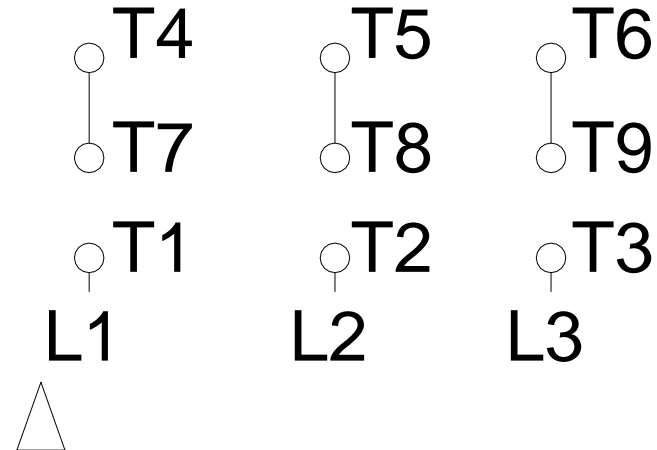

1 2 3 4 5 6 7 8

# HIGH VOLTAGE

A  
B  
C  
D  
E  
F

Notes: Downloaded from <http://dealerselectric.com>  
 Generated for Model #00536EP3E184JM-S

Performed by:

Checked:

Customer:

Close Coupled Pump: Three-Phase - W01 (Rolled Steel) "JM" Type - TEFC -