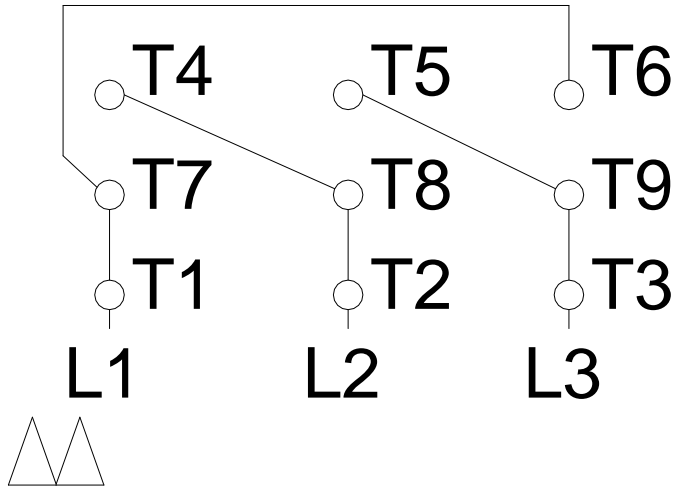

# HIGH VOLTAGE

A  
B  
C  
D  
E  
F

Notes: Downloaded from <http://dealerselectric.com>  
 Generated for Model #00536EP3E184JM-S

Performed by:

Checked:

Customer:

Close Coupled Pump: Three-Phase - W01 (Rolled Steel) "JM" Type - TEFC -