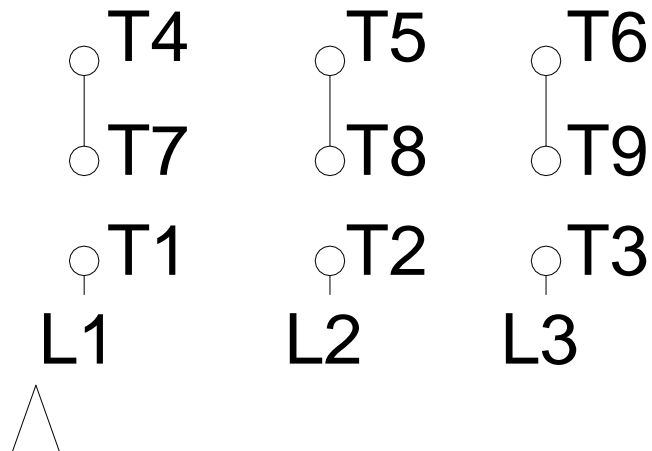

1 2 3 4 5 6 7 8

LOW VOLTAGE

HIGH VOLTAGE

A
B
C
D
E
F

Notes: Downloaded from <http://dealerselectric.com>
Generated for Model #00536EG3E184T-W22

Performed by:

Checked:

Customer:

W22 Super Premium

Three-phase induction motor
Frame 182/4T - IP55

13-SEP-2016