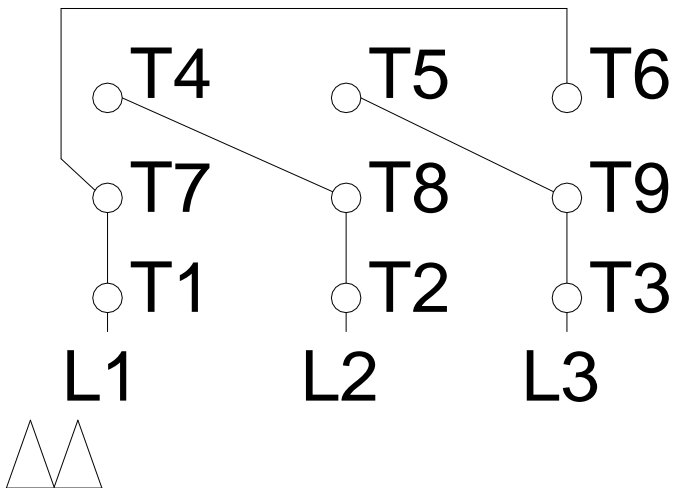

1 2 3 4 5 6 7 8

LOW VOLTAGE

HIGH VOLTAGE

A
B
C
D
E
F

Notes: Downloaded from <http://dealerselectric.com>
Generated for Model #00536EG3E184T-W22

Performed by:

Checked:

Customer:

W22 Super Premium

Three-phase induction motor
Frame 182/4T - IP55

13-SEP-2016