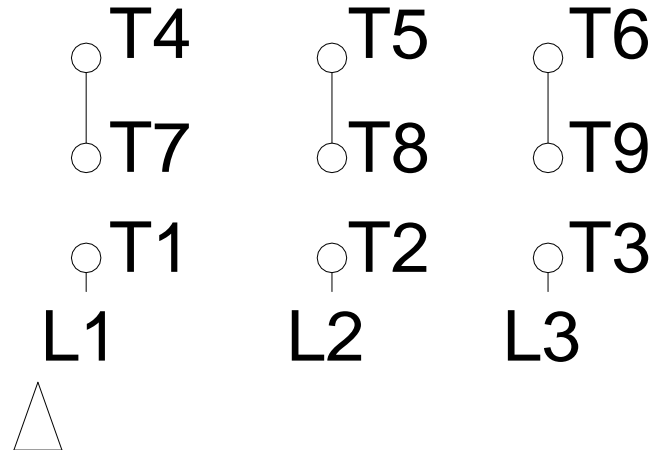

1 2 3 4 5 6 7 8

LOW VOLTAGE

HIGH VOLTAGE

A
B
C
D
E
F

Notes: Downloaded from http://dealerselectric.com Generated for Model #00518XT3E184TC		
Performed by:		
Checked:		
Customer:		
Three-Phase : Explosion Proof - NEMA Premium		
Three-phase induction motor Frame 184T - IP55	13-SEP-2016	