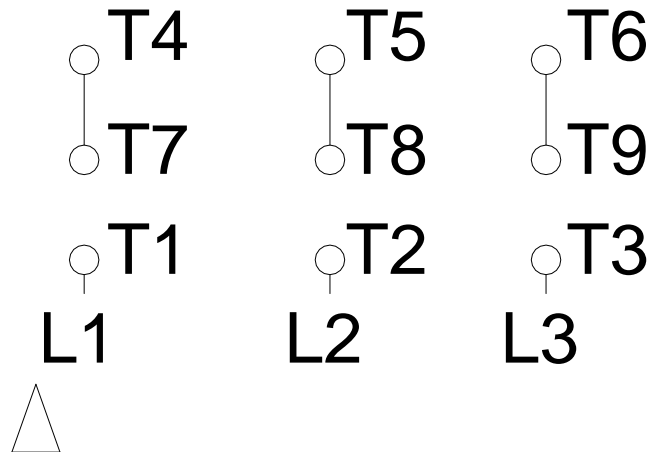

1 2 3 4 5 6 7 8

LOW VOLTAGE

HIGH VOLTAGE

A
B
C
D
E
F

Notes: Downloaded from <http://dealerselectric.com>
 Generated for Model #005180T3V184T-S

Performed by:

Checked:

Customer:

Three Phase: W01 (Rolled Steel) - ODP - NEMA Premium Efficiency

Three-phase induction motor
 Frame 182/4T - IP21

13-SEP-2016