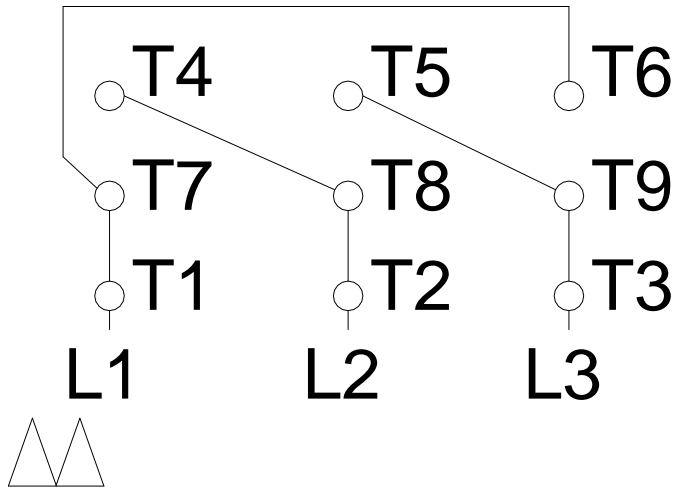

1 2 3 4 5 6 7 8

LOW VOLTAGE

HIGH VOLTAGE

A
B
C
D
E
F

Notes: Downloaded from <http://dealerselectric.com>
 Generated for Model #005180T3V184T-S

Performed by:

Checked:

Customer:

Three Phase: W01 (Rolled Steel) - ODP - NEMA Premium Efficiency

Three-phase induction motor
 Frame 182/4T - IP21

13-SEP-2016