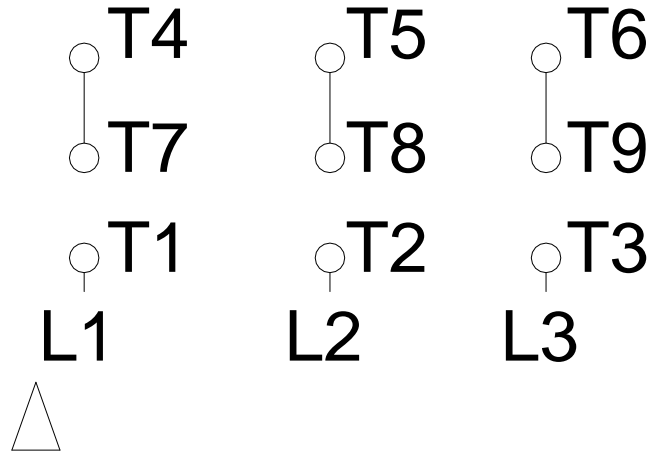

1 2 3 4 5 6 7 8

LOW VOLTAGE

HIGH VOLTAGE

A
B
C
D
E
F

Notes: Downloaded from http://dealerselectric.com Generated for Model #005180T3V184JM-S		
Performed by:		
Checked:		
Customer:		
Close Coupled Pump: Three-Phase - W01 (Rolled Steel) "JM" Type - ODP -		
Three-phase induction motor Frame 182/4JM - IP21	13-SEP-2016	