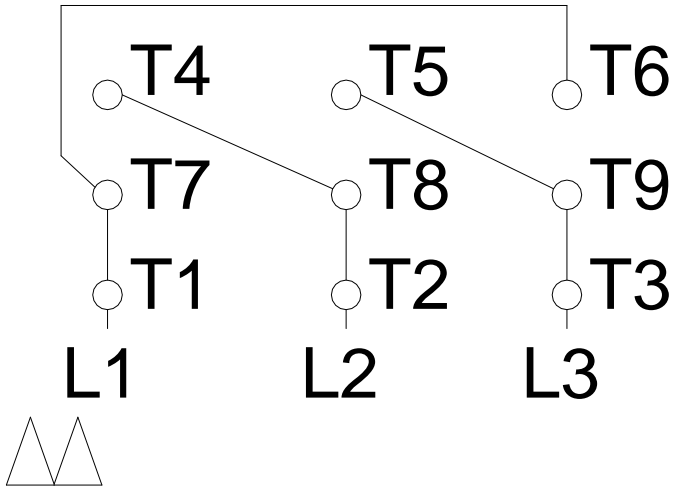

1 2 3 4 5 6 7 8

LOW VOLTAGE

HIGH VOLTAGE

A
B
C
D
E
F

Notes: Downloaded from http://dealerselectric.com Generated for Model #005180T3V184JM-S		
Performed by:		
Checked:		
Customer:		
Close Coupled Pump: Three-Phase - W01 (Rolled Steel) "JM" Type - ODP -		
Three-phase induction motor Frame 182/4JM - IP21	13-SEP-2016	