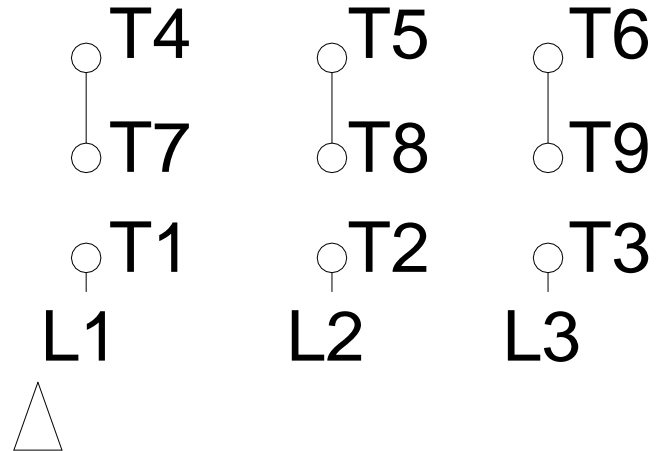

1 2 3 4 5 6 7 8

# HIGH VOLTAGE

A  
B  
C  
D  
E  
F

Notes: Downloaded from <a href="http://dealerselectric.com">http://dealerselectric.com</a> Generated for Model #005180T3E184TC-S		
Performed by:		
Checked:		
Customer:		
Three Phase: W01 (Rolled Steel) - ODP - NEMA Premium Efficiency		
Three-phase induction motor Frame 182/4T - IP21	13-SEP-2016	