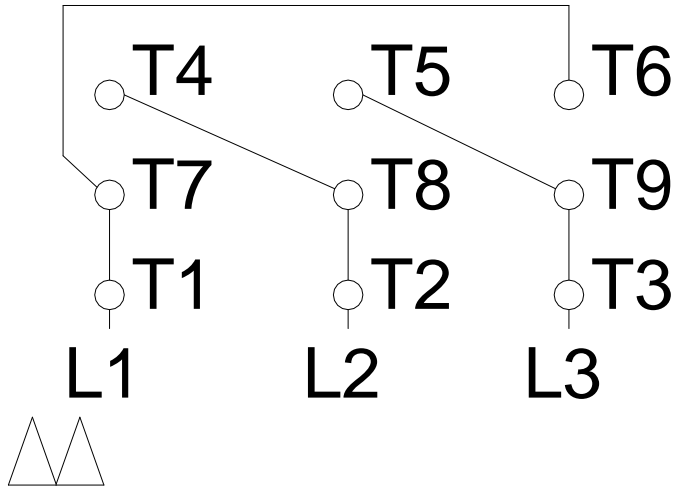

1 2 3 4 5 6 7 8

# HIGH VOLTAGE

A  
B  
C  
D  
E  
F

Notes: Downloaded from <a href="http://dealerselectric.com">http://dealerselectric.com</a> Generated for Model #005180T3E184TC-S		
Performed by:		
Checked:		
Customer:		
Three Phase: W01 (Rolled Steel) - ODP - NEMA Premium Efficiency		
Three-phase induction motor Frame 182/4T - IP21	13-SEP-2016	