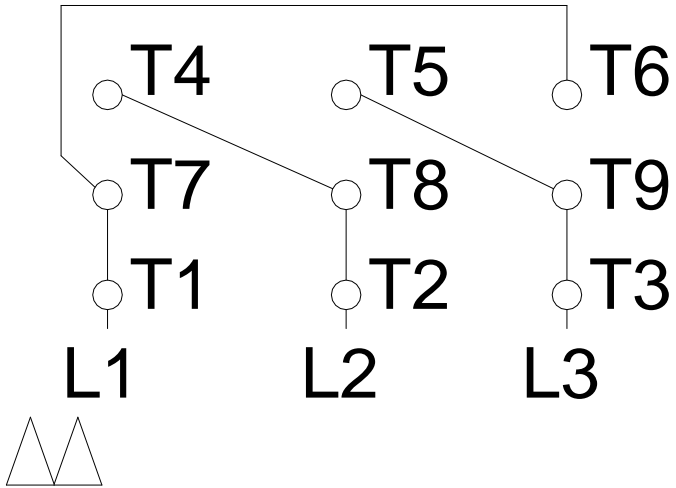

1 2 3 4 5 6 7 8

LOW VOLTAGE

HIGH VOLTAGE

A
B
C
D
E
F

Notes: Downloaded from <http://dealerselectric.com>
 Generated for Model #005180T3E184T-S

Performed by:

Checked:

Customer:

Three Phase: W01 (Rolled Steel) - ODP - NEMA Premium Efficiency

Three-phase induction motor
 Frame 182/4T - IP21

13-SEP-2016