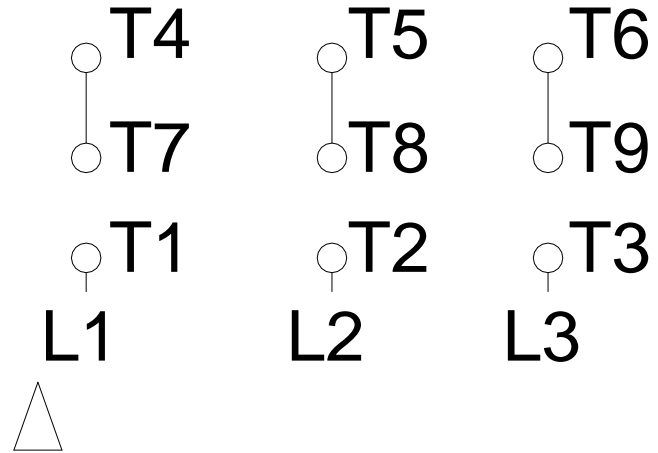

1 2 3 4 5 6 7 8

LOW VOLTAGE

HIGH VOLTAGE

A
B
C
D
E
F

Notes: Downloaded from <http://dealerselectric.com>
 Generated for Model #005180T3E184T-S

Performed by:

Checked:

Customer:

Three Phase: W01 (Rolled Steel) - ODP - NEMA Premium Efficiency

Three-phase induction motor
 Frame 182/4T - IP21

13-SEP-2016