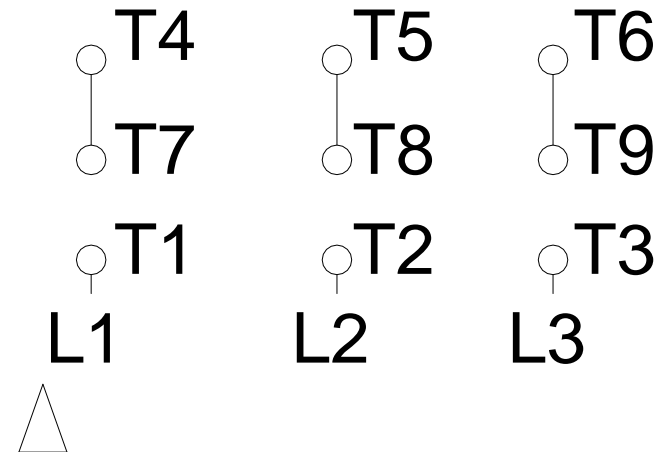

1 2 3 4 5 6 7 8

# HIGH VOLTAGE

A  
B  
C  
D  
E  
F

Notes: Downloaded from <a href="http://dealerselectric.com">http://dealerselectric.com</a> Generated for Model #005180T3E184JP-SG		
Performed by:		
Checked:		
Customer:		
W01 (Rolled Steel) Close Coupled Pump ODP - JP Type		
Three-phase induction motor Frame 182/4JP - IP21	13-SEP-2016	