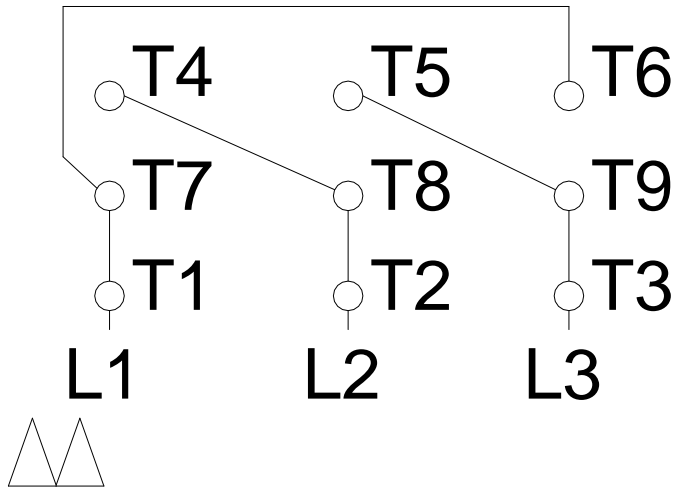

# HIGH VOLTAGE

A  
B  
C  
D  
E  
F

Notes: Downloaded from <a href="http://dealerselectric.com">http://dealerselectric.com</a> Generated for Model #005180T3E184JP-SG		
Performed by:		
Checked:		
Customer:		
W01 (Rolled Steel) Close Coupled Pump ODP - JP Type		
Three-phase induction motor Frame 182/4JP - IP21	13-SEP-2016	