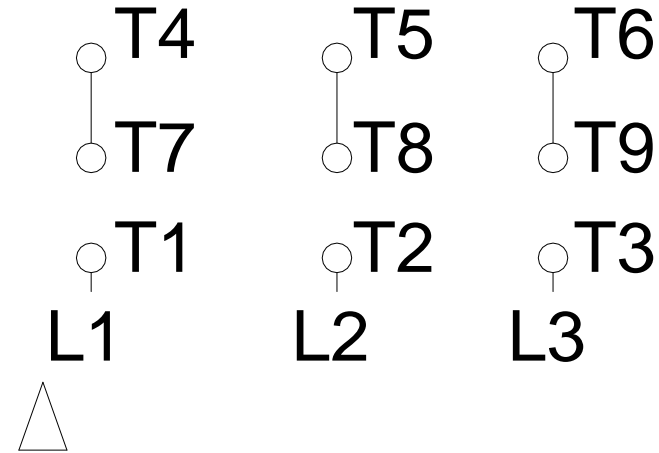

1 2 3 4 5 6 7 8

# HIGH VOLTAGE

A  
B  
C  
D  
E  
F

Notes: Downloaded from <a href="http://dealerselectric.com">http://dealerselectric.com</a> Generated for Model #005180T3E184JP-S		
Performed by:		
Checked:		
Customer:		
Close Coupled Pump: Three-Phase - W01 (Rolled Steel) "JP" Type - ODP -		
Three-phase induction motor Frame 182/4JP - IP21	13-SEP-2016	