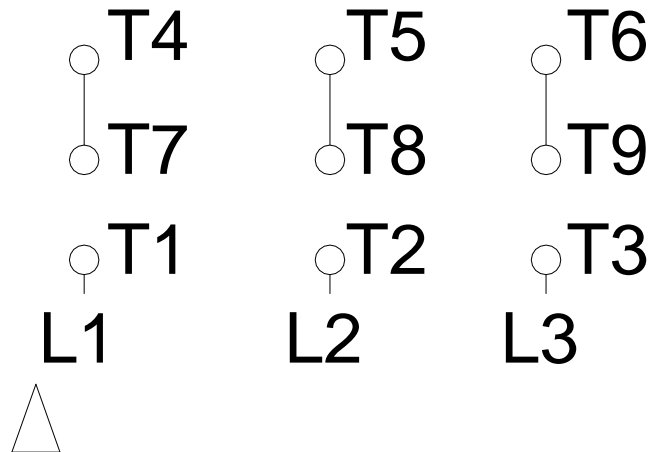

1 2 3 4 5 6 7 8

LOW VOLTAGE

HIGH VOLTAGE

A
B
C
D
E
F

Notes: Downloaded from <http://dealerselectric.com>
 Generated for Model #005180T3E184JM

Performed by:

Checked:

Customer:

Close Coupled Pump : Three-Phase - "JM" Type - ODP - NEMA Premium

Three-phase induction motor
 Frame 184JM - IP21

13-SEP-2016