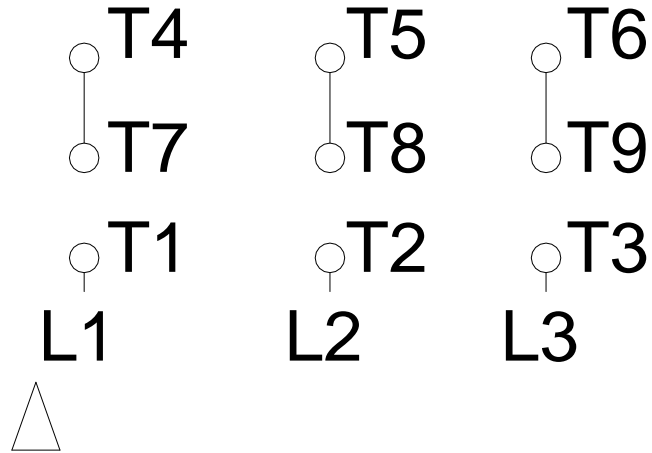

1 2 3 4 5 6 7 8

LOW VOLTAGE

HIGH VOLTAGE

A
B
C
D
E
F

Notes: Downloaded from <http://dealerselectric.com>
Generated for Model #005180T3E184JM-SG

Performed by:

Checked:

Customer:

W01 (Rolled Steel) Close Coupled Pump ODP - JM Type

Three-phase induction motor
Frame 182/4JM - IP21

13-SEP-2016