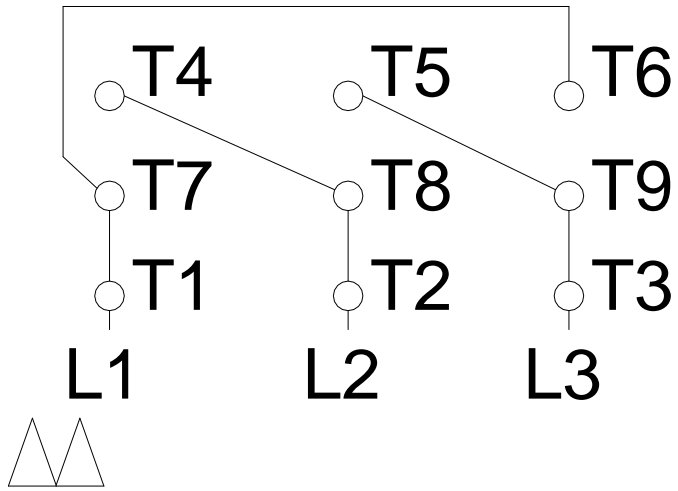

1 2 3 4 5 6 7 8

LOW VOLTAGE

HIGH VOLTAGE

A
B
C
D
E
F

Notes: Downloaded from <http://dealerselectric.com>
Generated for Model #005180T3E184JM-SG

Performed by:

Checked:

Customer:

W01 (Rolled Steel) Close Coupled Pump ODP - JM Type

Three-phase induction motor
Frame 182/4JM - IP21

13-SEP-2016