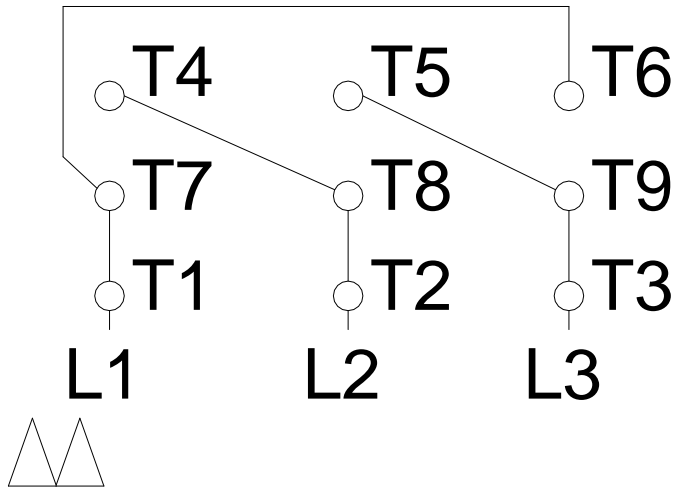

1 2 3 4 5 6 7 8

LOW VOLTAGE

HIGH VOLTAGE

A
B
C
D
E
F

Notes: Downloaded from http://dealerselectric.com Generated for Model #005180T3E184JM-S		
Performed by:		
Checked:		
Customer:		
Close Coupled Pump: Three-Phase - W01 (Rolled Steel) "JM" Type - ODP -		
Three-phase induction motor Frame 182/4JM - IP21	13-SEP-2016	