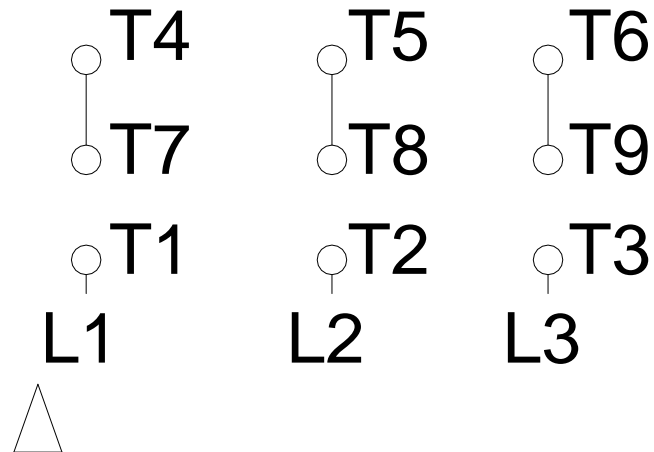

1 2 3 4 5 6 7 8

LOW VOLTAGE

HIGH VOLTAGE

A
B
C
D
E
F

Notes: Downloaded from http://dealerselectric.com Generated for Model #005180T3E184JM-S		
Performed by:		
Checked:		
Customer:		
Close Coupled Pump: Three-Phase - W01 (Rolled Steel) "JM" Type - ODP -		
Three-phase induction motor Frame 182/4JM - IP21	13-SEP-2016	